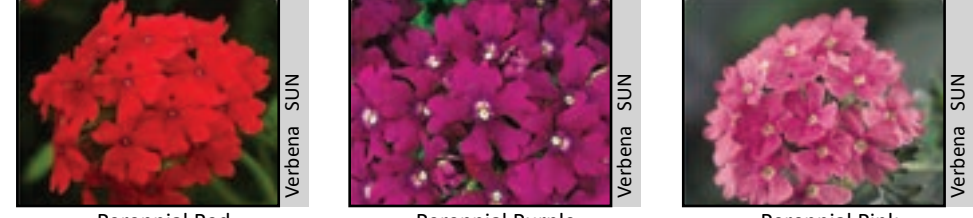

Verbena SUN Verbena SUN Verbena SUN