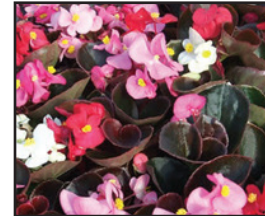

Alyssum

Alyssum SUN

White

Alyssum SUN

Mix

Alyssum SUN

Violet

Lobularia SUN

available in 4.5" only

Snow Princess

Begonias

Begonia SUN

Bronze Leaf Red

Begonia SUN

Bronze Leaf Mix

Begonia SUN