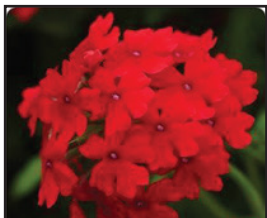

Yellow

Verbena SUN