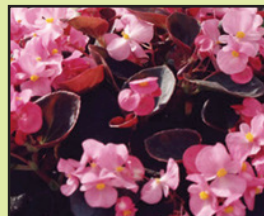

Alyssum

Alyssum SUN

White

Alyssum SUN

Mix

Alyssum SUN

Violet

Lobularia SUN

available in 4.5" only

Snow Princess

Begonias

Begonia SUN

Bronze Leaf Red

Begonia SUN

Bronze Leaf Mix

Begonia SUN