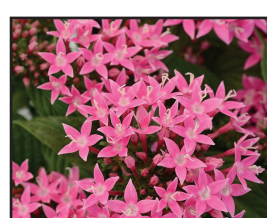

Star Orange

Penta SUN