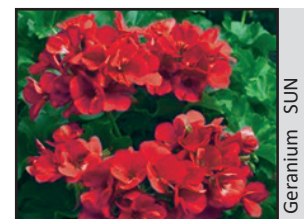

Patriot Violet